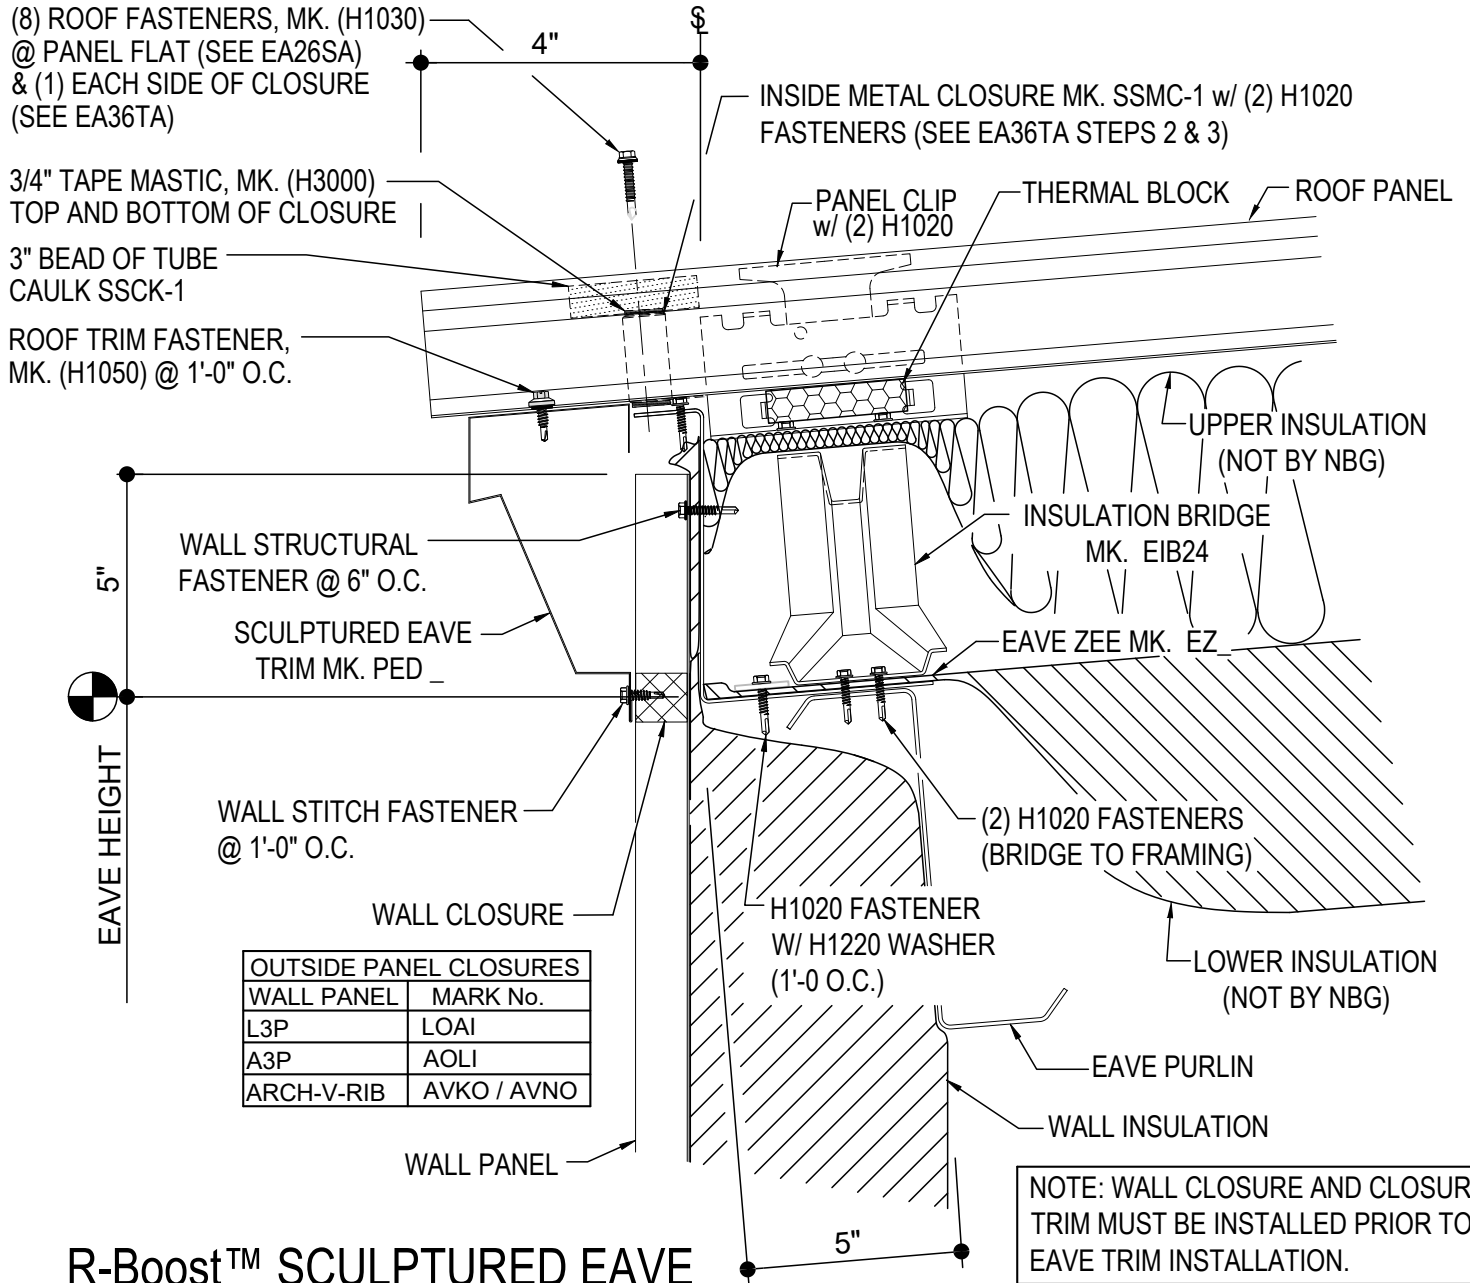

LOW EAVE (SCULPTURED TRIM)

FC2010-ABC - SCULPTURE EAVE DETAIL w WALL PANELS

FC2610-ABC - SCULPTURED EAVE DETAIL w INSULATED WALL PANELS

FC2010 - SCULPTURE EAVE DETAIL w/ WALL PANELS

[Download the DWG file by clicking here.](#)

R-Boost™ SCULPTURED EAVE

LOW SCULPTURED EAVE DETAIL w/ WALL PANELS

FC2010

FC2610 - SCULPTURED EAVE DETAIL w/INSULATED WALL PANELS

[Download the DWG file by clicking here.](#)

R-Boost™ SCULPTURED EAVE DETAIL

SCULPTURED EAVE DETAIL w/ INSULATED WALL PANELS

FC2610