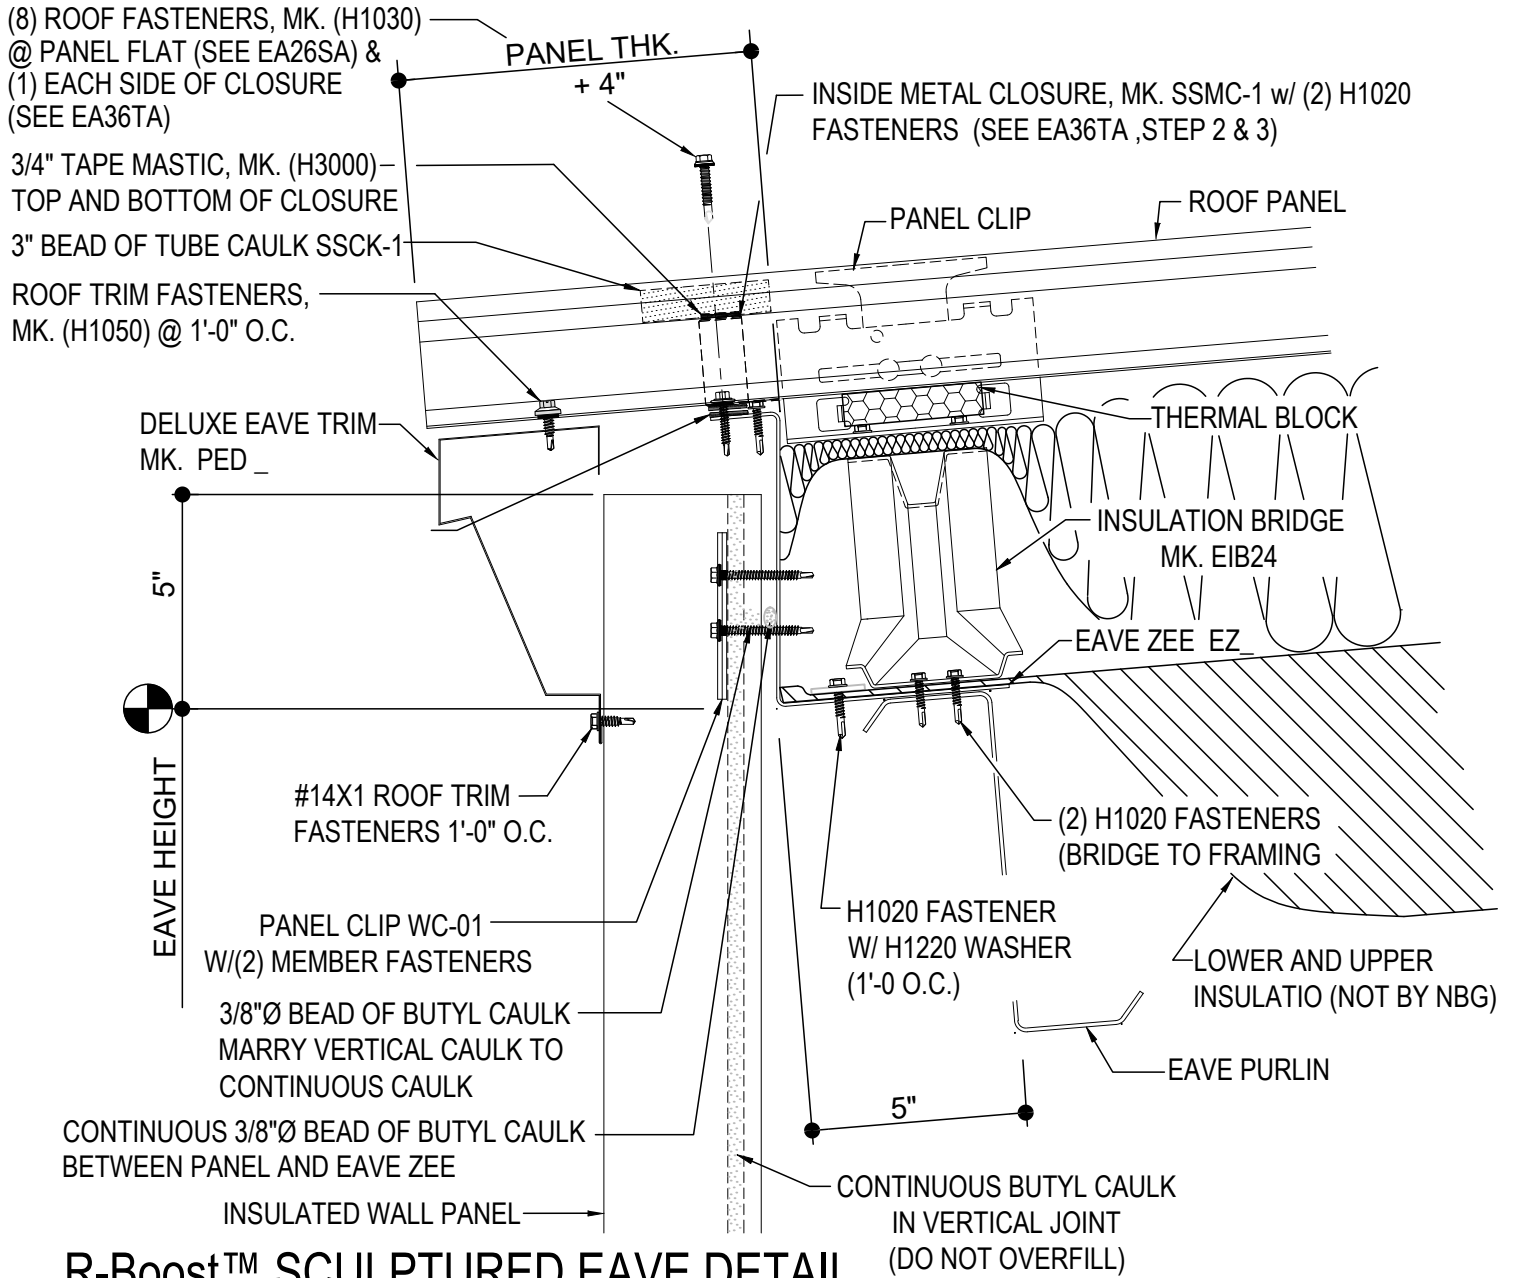

LOW EAVE (SCULPTURED TRIM)

FC2010-ABC - SCULPTURE EAVE DETAIL w WALL PANELS

FC2610-ABC - SCULPTURED EAVE DETAIL w INSULATED WALL PANELS

FC2010 - SCULPTURE EAVE DETAIL w/ WALL PANELS

[Download the DWG file by clicking here.](#)

R-Boost™ SCULPTURED EAVE

LOW SCULPTURED EAVE DETAIL w/ WALL PANELS

FC2010

FC2610 - SCULPTURED EAVE DETAIL w/INSULATED WALL PANELS

[Download the DWG file by clicking here.](#)

R-Boost™ SCULPTURED EAVE DETAIL

SCULPTURED EAVE DETAIL w/ INSULATED WALL PANELS

FC2610