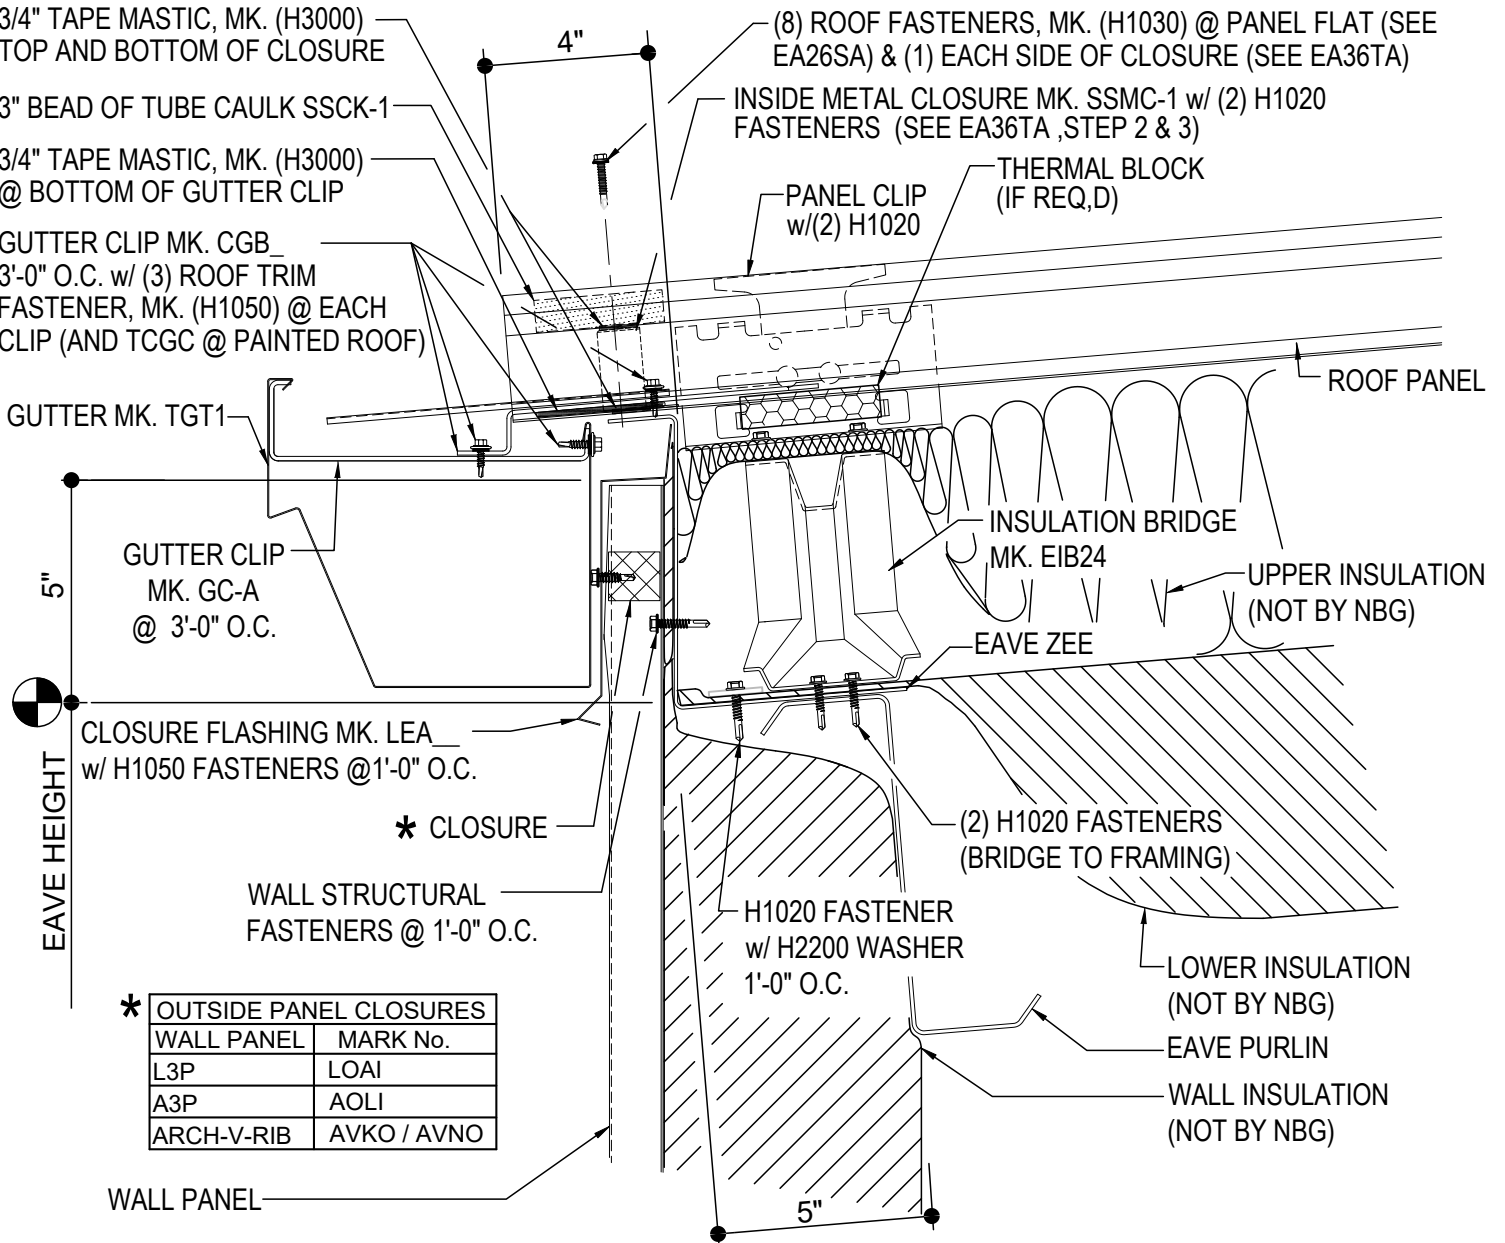

LOW EAVE (GUTTER)

FD2010-ABC - GUTTER w WALL PANEL

FD2050-ABC - GUTTER w WALL SYSTEM BY OTHERS

FD2610-ABC - GUTTER w INSULATED WALL PANELS

FD2010 - GUTTER w/ WALL PANEL

[Download the DWG file by clicking here.](#)

R-Boost™ EAVE GUTTER DETAIL

EAVE GUTTER DETAIL w/ WALL PANELS

FD2010

FD2050 - GUTTER w/ WALL SYSTEM BY OTHERS

[Download the DWG file by clicking here.](#)

R-Boost™ LOW EAVE GUTTER

LOW EAVE GUTTER DETAIL w/ WALL OPEN FOR WALL SYSTEM BY OTHERS

FD2050

FD2610 - GUTTER w/ INSULATED WALL PANELS

[Download the DWG file by clicking here.](#)

R-Boost™ EAVE GUTTER DETAIL

EAVE GUTTER DETAIL w/ INSULATED WALL PANELS

FD2610