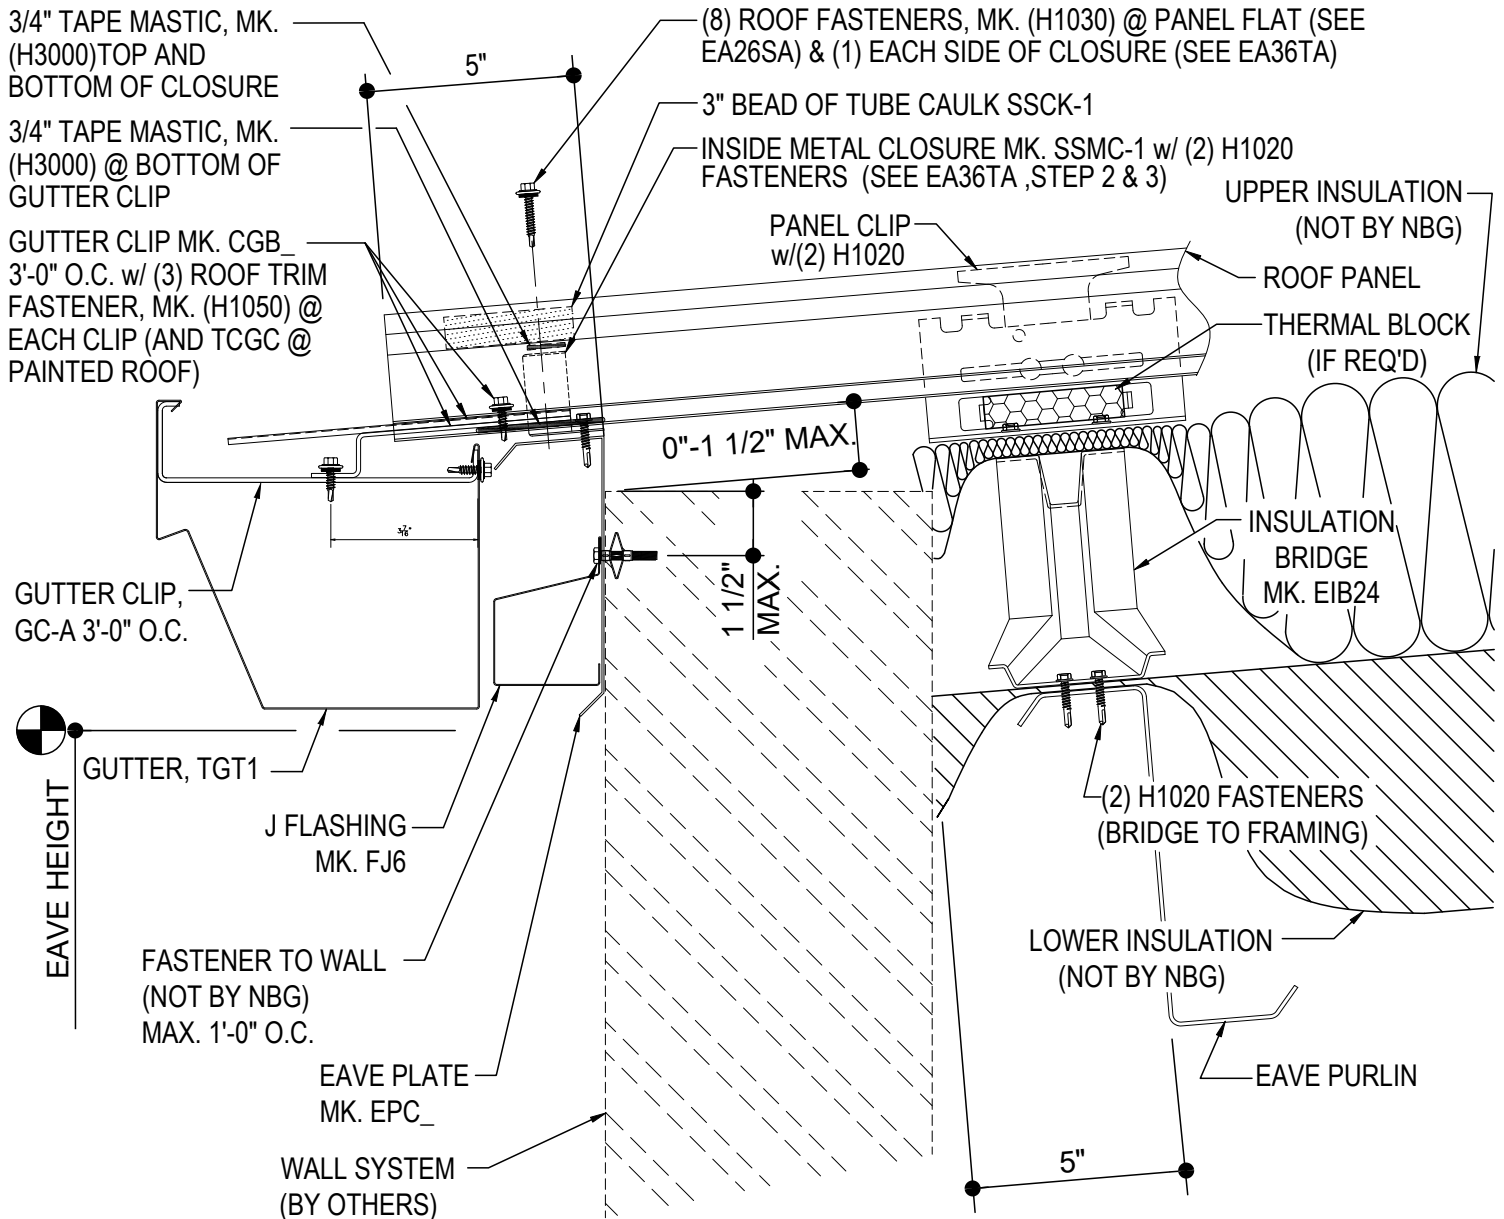

LOW EAVE (GUTTER)

FD2010-ABC - GUTTER w WALL PANEL

FD2050-ABC - GUTTER w WALL SYSTEM BY OTHERS

FD2610-ABC - GUTTER w INSULATED WALL PANELS

FD2010 - GUTTER w/ WALL PANEL

[Download the DWG file by clicking here.](#)

R-Boost™ EAVE GUTTER DETAIL

EAVE GUTTER DETAIL w/ WALL PANELS

FD2010

FD2050 - GUTTER w/ WALL SYSTEM BY OTHERS

[Download the DWG file by clicking here.](#)

R-Boost™ LOW EAVE GUTTER

LOW EAVE GUTTER DETAIL w/ WALL OPEN FOR WALL SYSTEM BY OTHERS