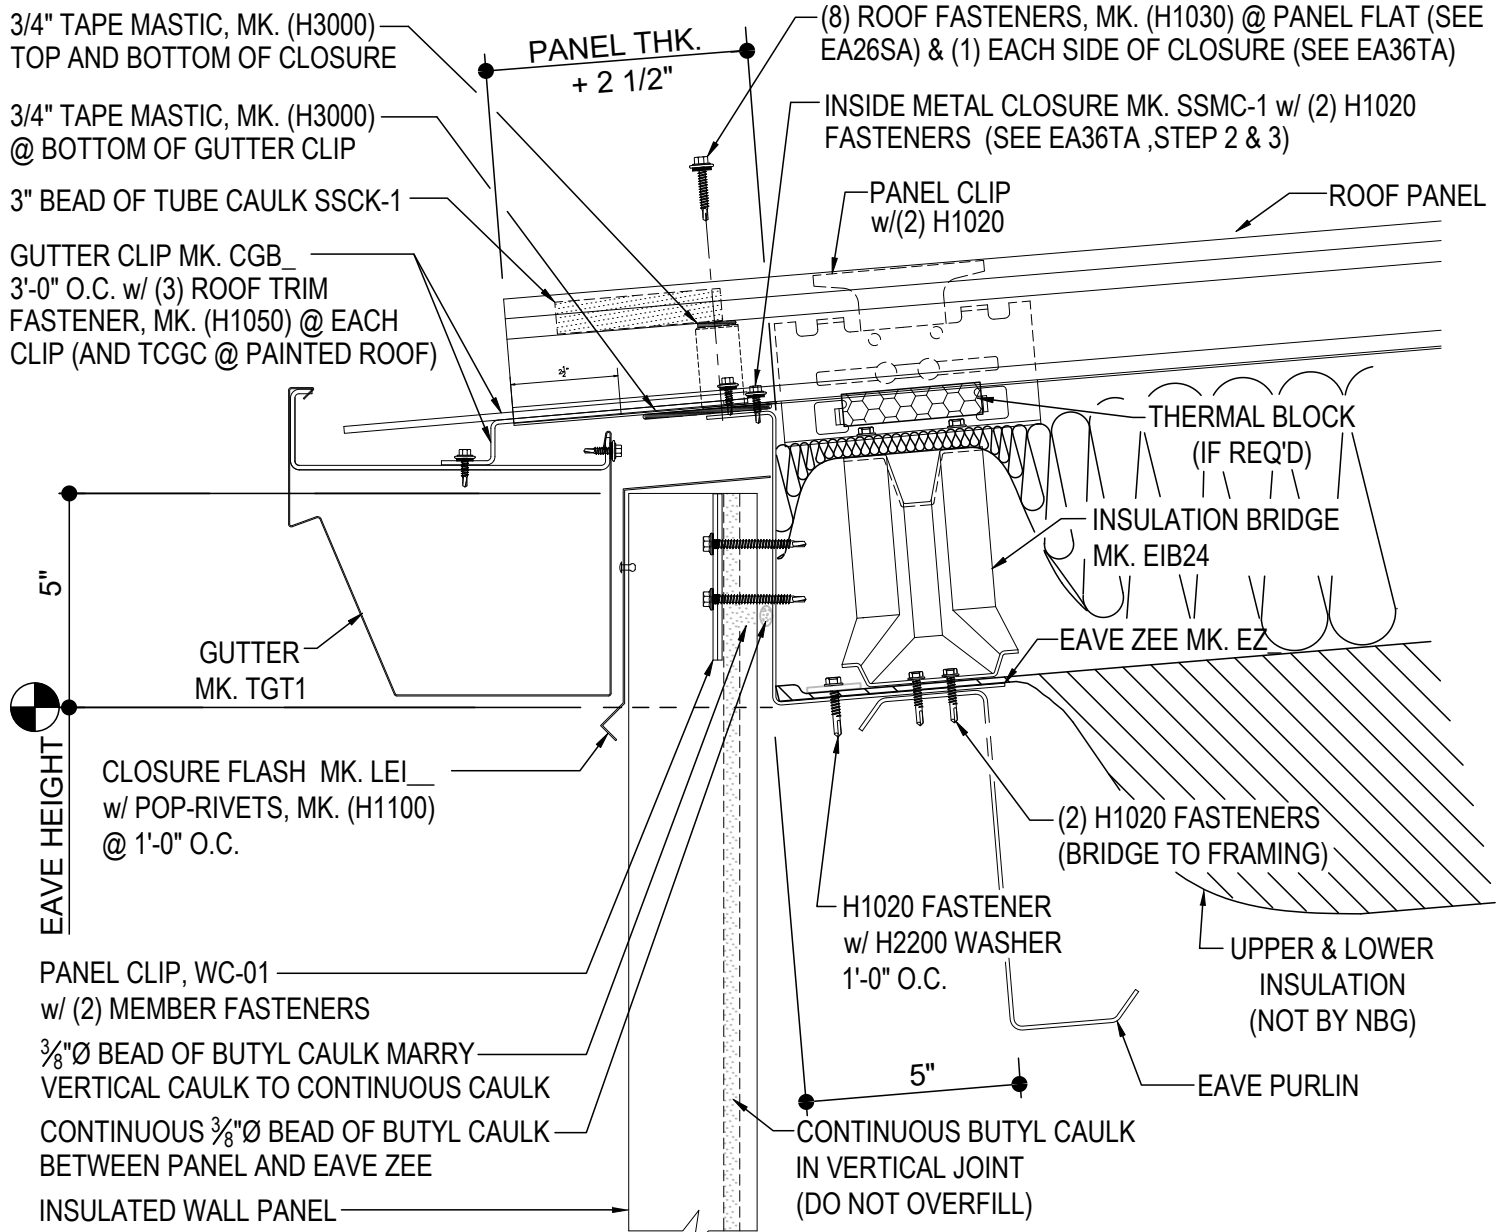

LOW EAVE (GUTTER)

FD2010-ABC - GUTTER w WALL PANEL

FD2050-ABC - GUTTER w WALL SYSTEM BY OTHERS

FD2610-ABC - GUTTER w INSULATED WALL PANELS

FD2010 - GUTTER w/ WALL PANEL

[Download the DWG file by clicking here.](#)

R-Boost™ EAVE GUTTER DETAIL

EAVE GUTTER DETAIL w/ WALL PANELS

FD2010

FD2050 - GUTTER w/ WALL SYSTEM BY OTHERS

[Download the DWG file by clicking here.](#)

R-Boost™ LOW EAVE GUTTER

LOW EAVE GUTTER DETAIL w/ WALL OPEN FOR WALL SYSTEM BY OTHERS

FD2050

FD2610 - GUTTER w/ INSULATED WALL PANELS

[Download the DWG file by clicking here.](#)

R-Boost™ EAVE GUTTER DETAIL

EAVE GUTTER DETAIL w/ INSULATED WALL PANELS

FD2610