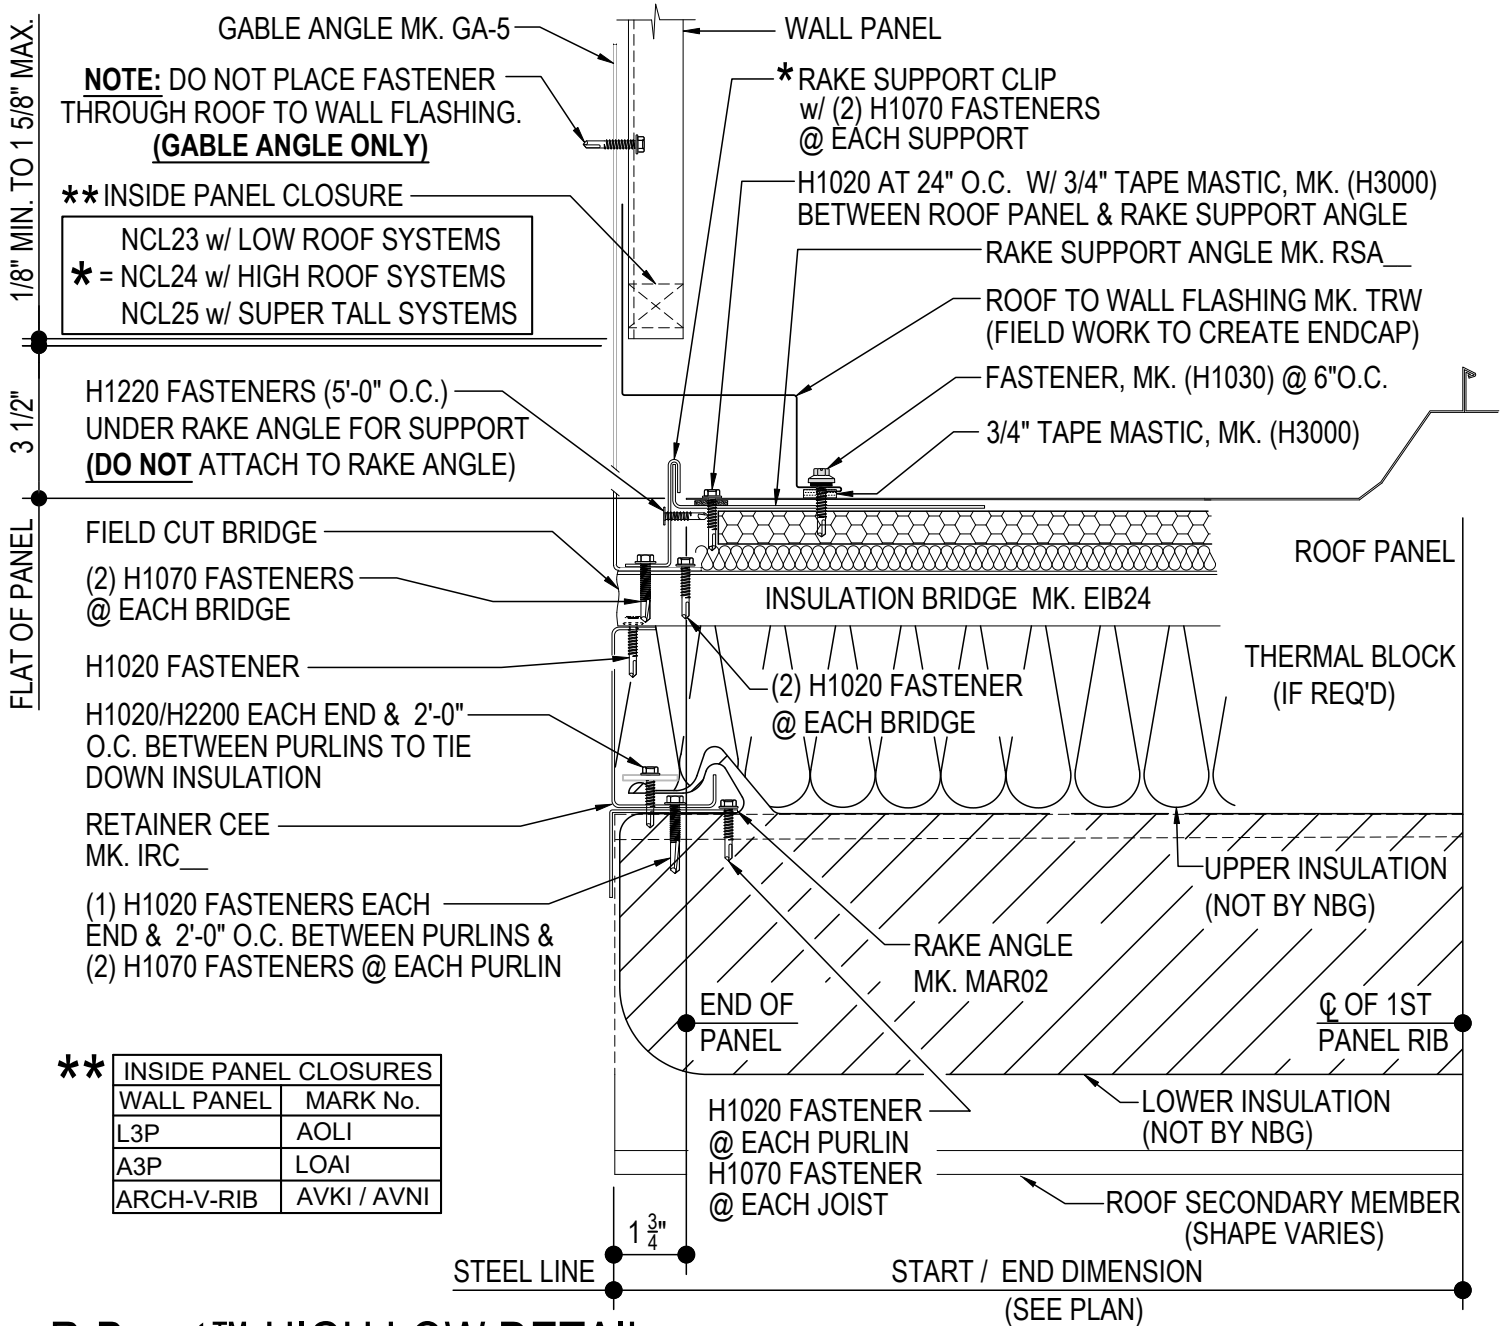

HIGH / LOW RAKE DETAILS

FF2010-ABC - HIGH-LOW RAKE DETAIL - WALL BY OTHERS

FF2015-ABC - HIGH-LOW RAKE DETAIL

FF2010 - HIGH/LOW RAKE DETAIL - WALL BY OTHERS

[Download the DWG file by clicking here.](#)

R-Boost™ HIGH LOW DETAIL

RAKE PARAPET DETAIL W/ WALL BY OTHERS

FF2010

FF2015 - HIGH/LOW RAKE DETAIL

Download the DWG file by clicking [here](#).

R-Boost™ HIGH LOW DETAIL

RAKE PARAPET DETAIL W/ WALL PANEL

FF2015