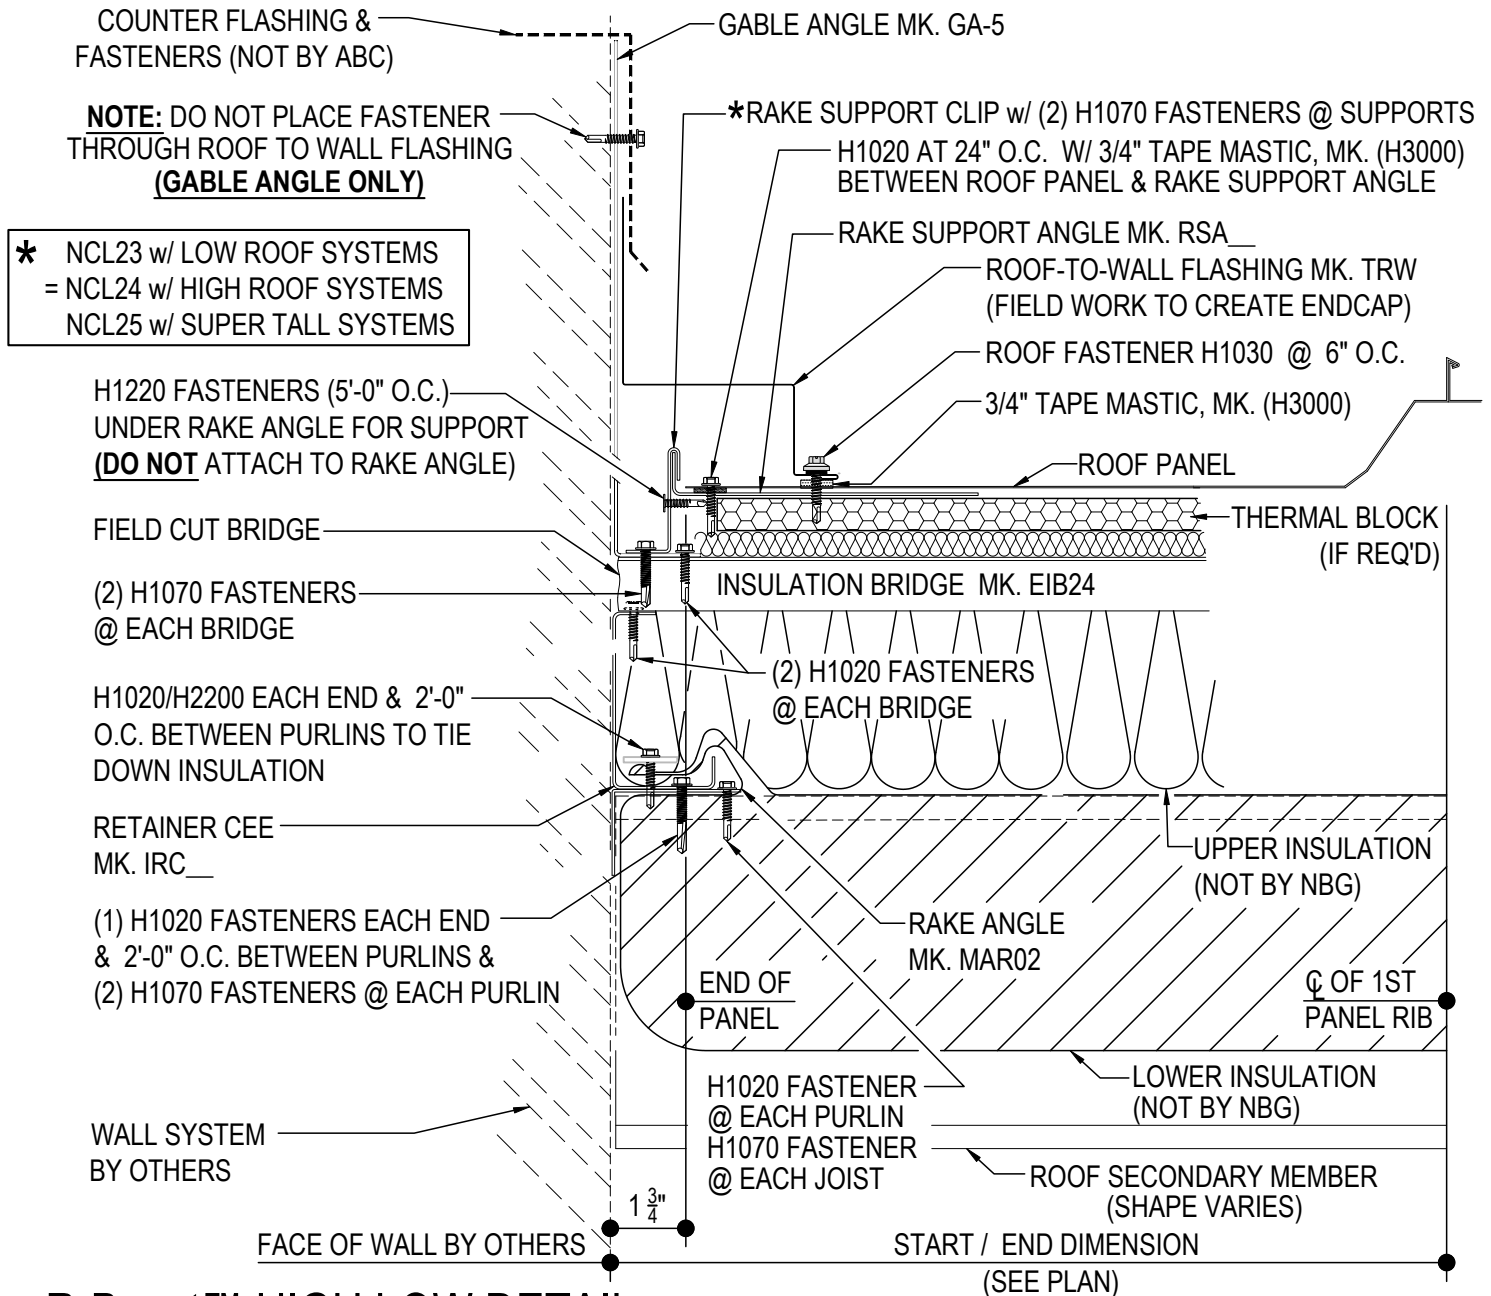

HIGH / LOW RAKE DETAILS

FF2010-ABC - HIGH-LOW RAKE DETAIL - WALL BY OTHERS

FF2015-ABC - HIGH-LOW RAKE DETAIL

FF2010 - HIGH/LOW RAKE DETAIL - WALL BY OTHERS

[Download the DWG file by clicking here.](#)

R-Boost™ HIGH LOW DETAIL

RAKE PARAPET DETAIL W/ WALL BY OTHERS

FF2010

FF2015 - HIGH/LOW RAKE DETAIL

Download the DWG file by clicking [here](#).

R-Boost™ HIGH LOW DETAIL

RAKE PARAPET DETAIL W/ WALL PANEL

FF2015