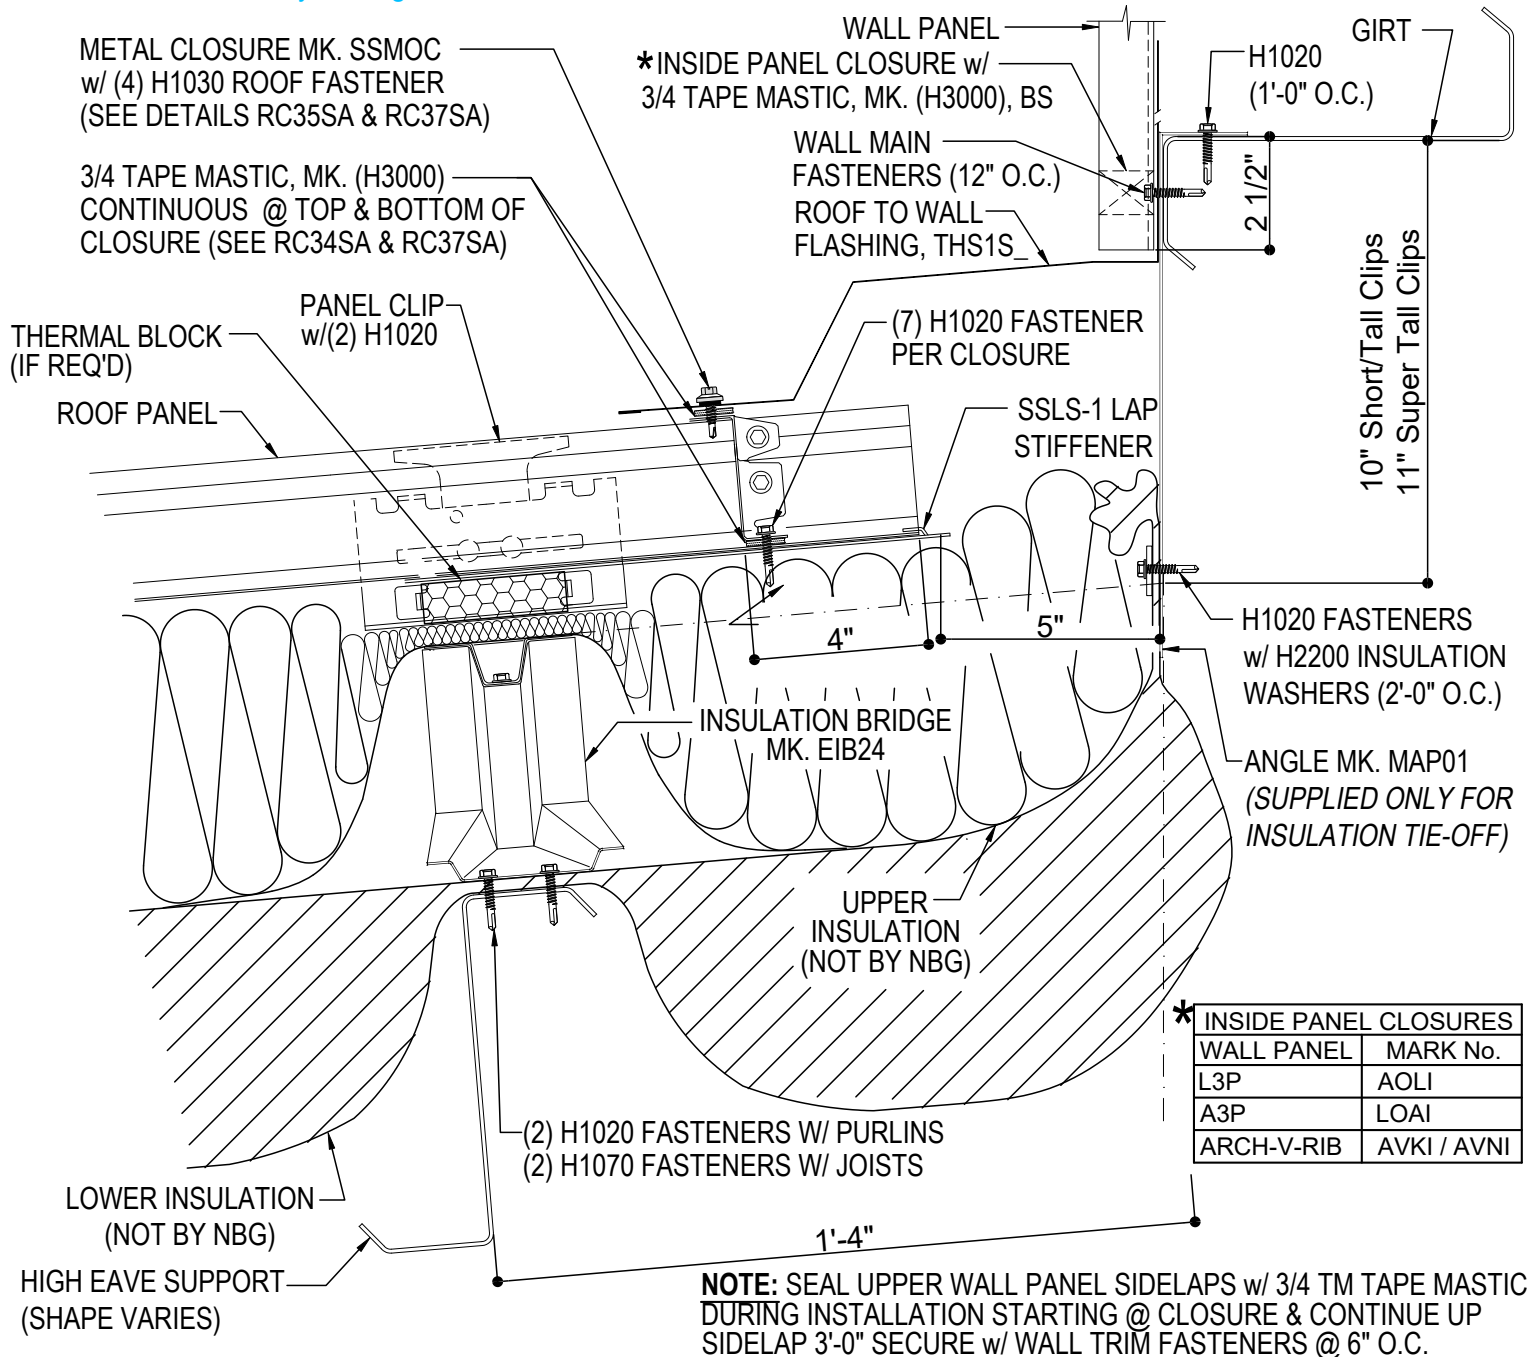

HIGH EAVE PARAPET

FI2010-ABC - ROOF TO PARAPET WALL DETAIL

FI2015-ABC - ROOF TO WALL DETAIL

FI2010 - ROOF TO PARAPET WALL DETAIL

[Download the DWG file by clicking here.](#)

R-Boost™ ROOF TO WALL DETAIL

HIGH EAVE PARAPET DETAIL WITH WALL BY OTHERS

FI2010

FI2015 - ROOF TO WALL DETAIL

[Download the DWG file by clicking here.](#)

R-Boost™ ROOF TO WALL DETAIL

HIGH EAVE PARAPET DETAIL WITH WALL PANEL

FI2015