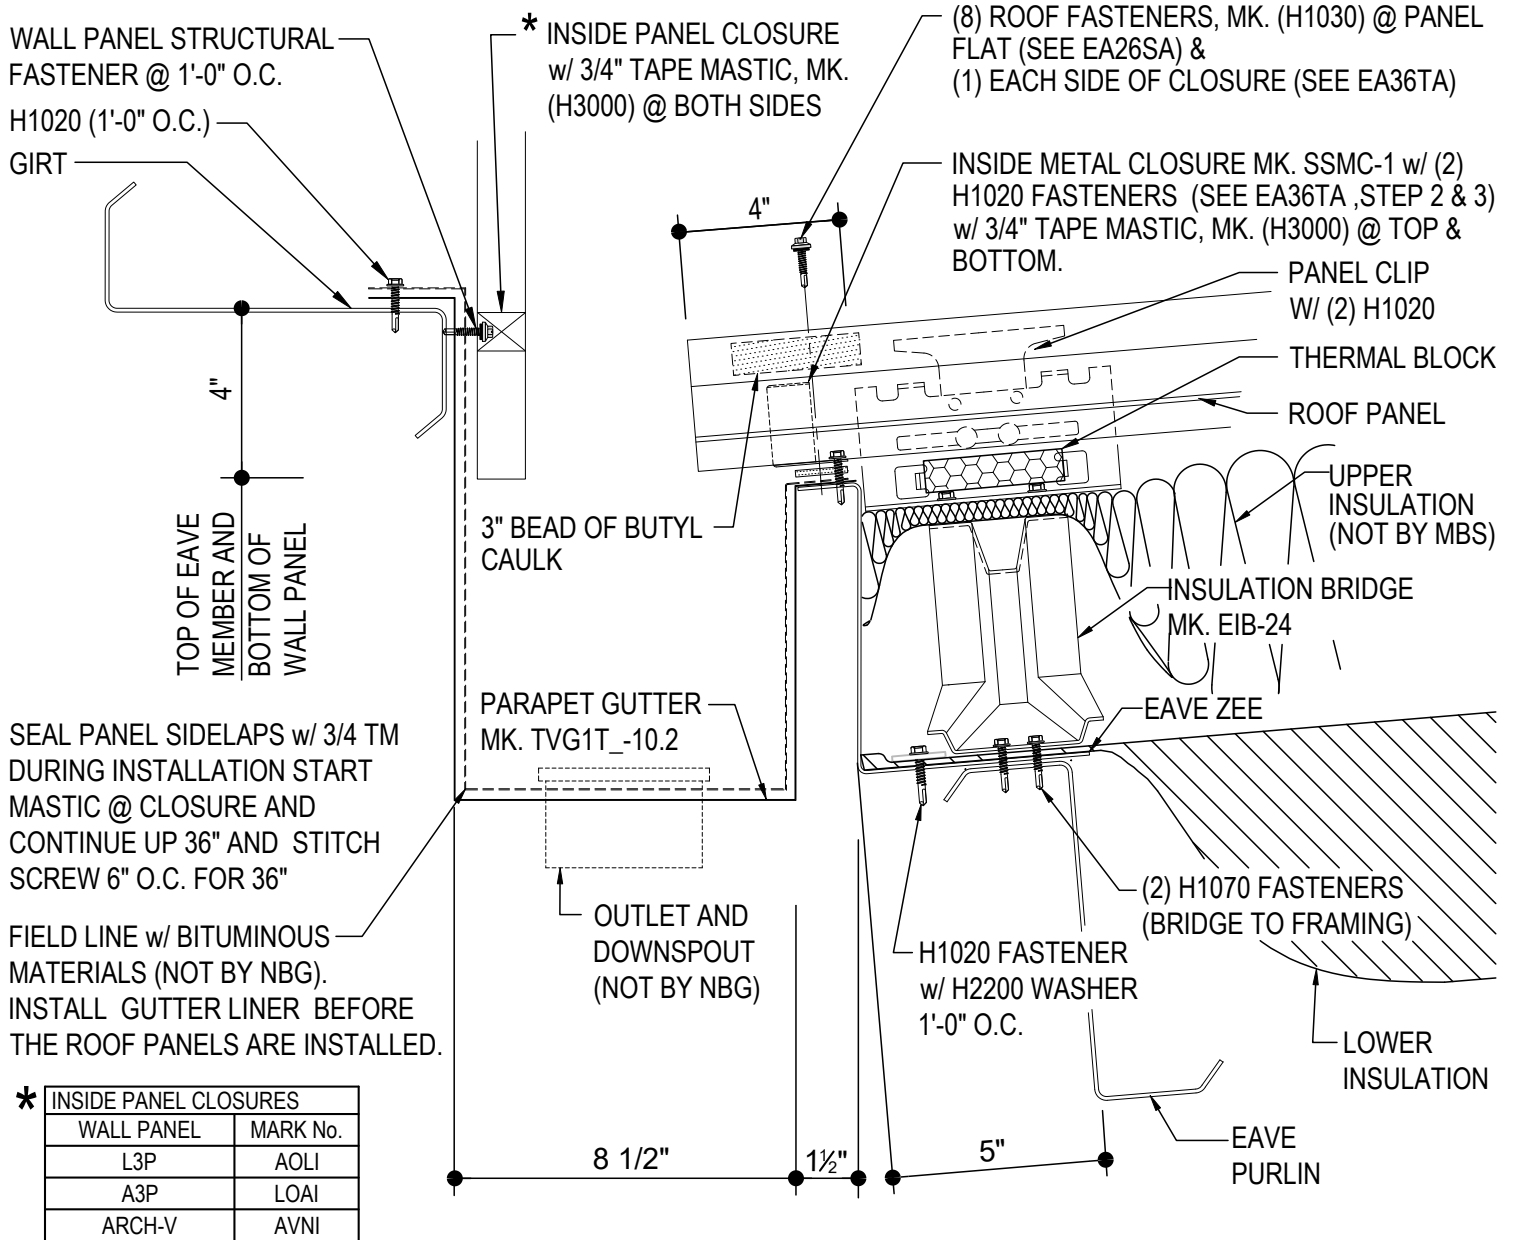

LOW EAVE (PARAPET GUTTER)

FK2050-ABC - LOW EAVE PARAPET GUTTER

FK2050 - LOW EAVE PARAPET GUTTER

[Download the DWG file by clicking here.](#)

R-Boost™ PARAPET GUTTER DETAIL

R-BOOST LOW EAVE DETAIL w/ PARAPET GUTTER