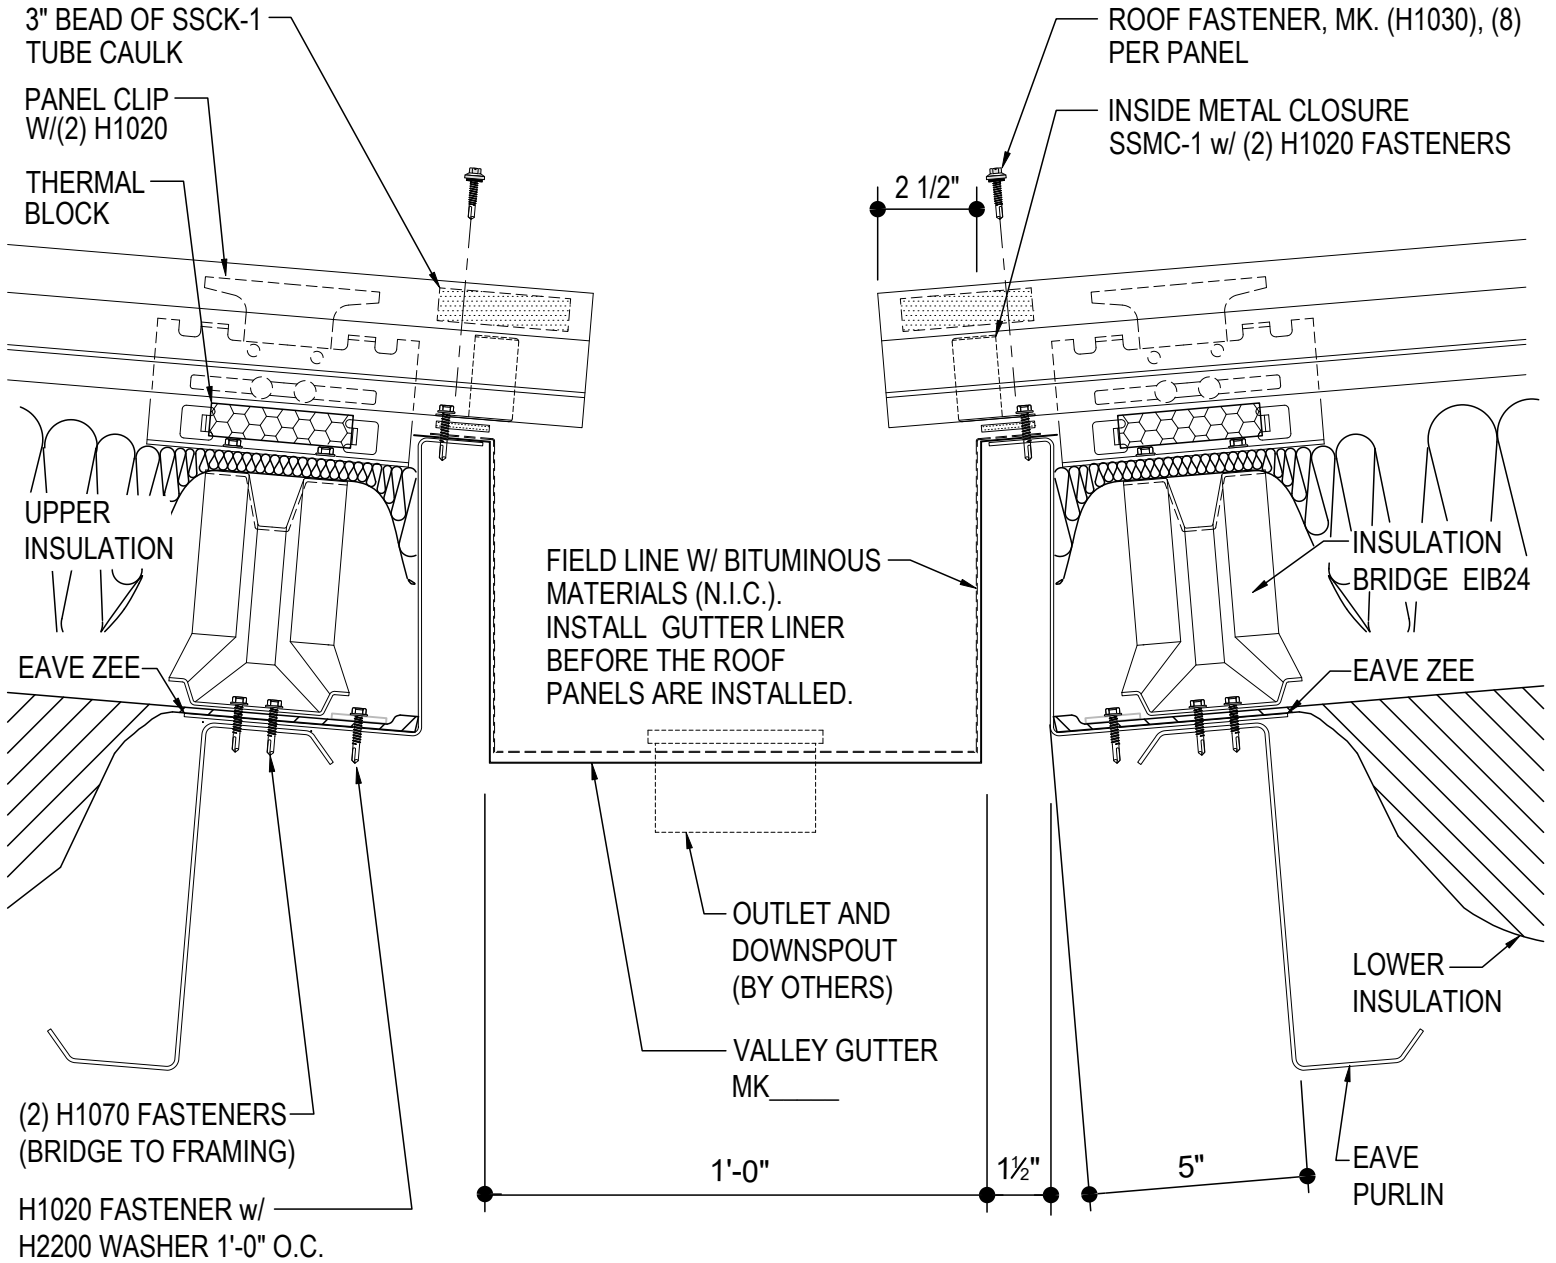

LOW EAVE (VALLEY GUTTER)

FL2050-ABC - LOW EAVE VALLEY GUTTER

FL2050 - LOW EAVE VALLEY GUTTER

[Download the DWG file by clicking here.](#)

R-Boost™ VALLEY GUTTER DETAIL

R-BOOST LOW EAVE DETAIL w/ VALLEY GUTTER

FL2050